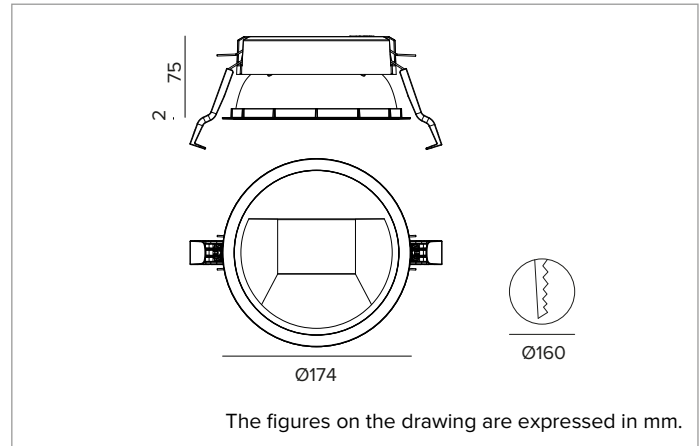

## Recessed LED Downlight in a trim version

		3000K	H(m)	D1(m)	D2(m)	E <sub>max</sub> (lx)	
		Ra90	42°	77°			
Fixture Power	24W	1	0.86	1.70	1588		
Source Flux	2898lm	2	1.73	3.40	397		
Fixture Flux	2008lm	3	2.59	5.11	176		
Efficacy	84lm/W	4	3.46	6.81	99		
TS1397	I <sub>max</sub> =633cd/klm	I <sub>max</sub>	1835cd	5	4.32	8.51	64